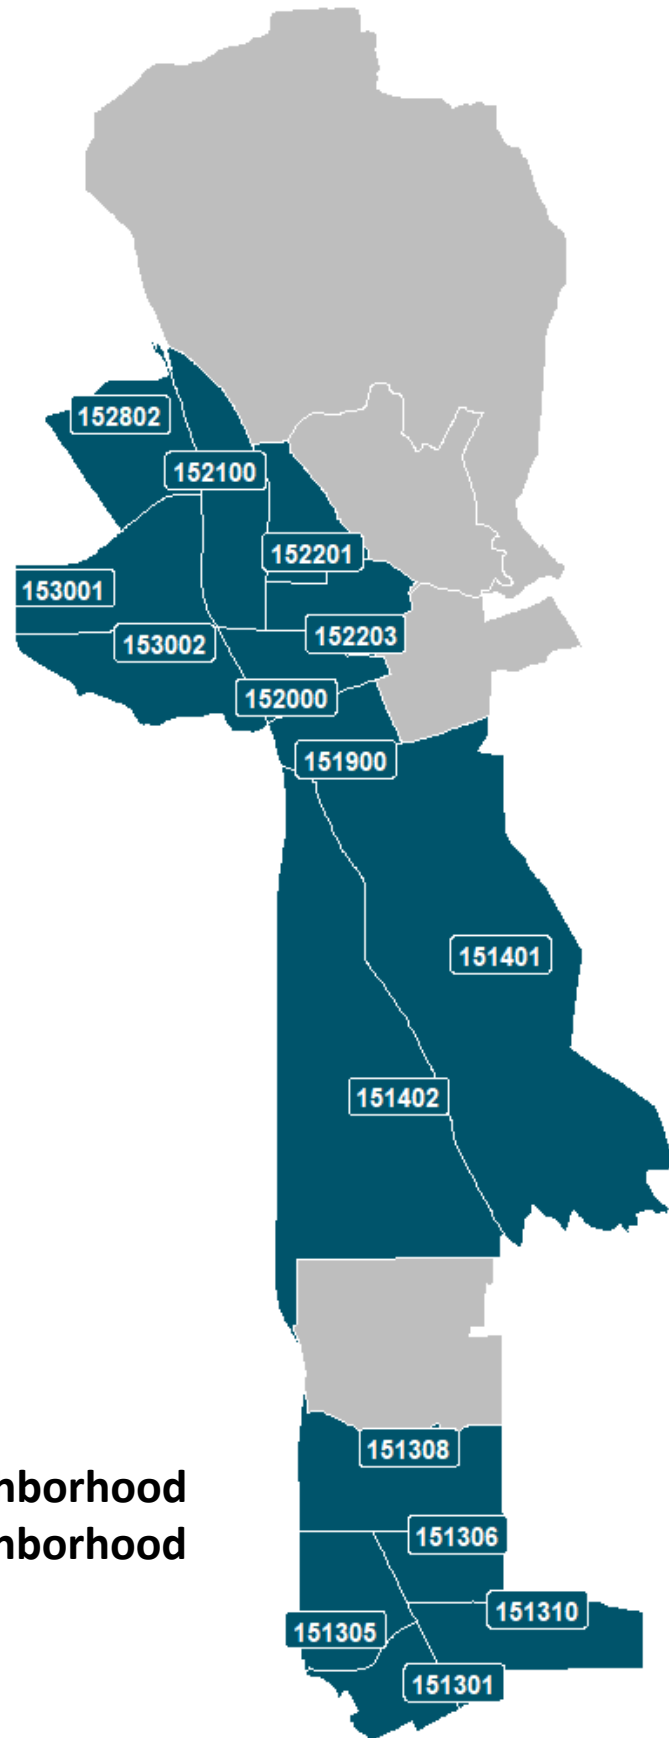

Supervisory District 1:

150305 - Fetters Springs/Agua Caliente West

Supervisorial District 2:

151201 - West Cotati/Penngrove

Supervisorial District 3:

- 151301 - Rohnert Park A Section
- 151305 - Downtown Rohnert Park
- 151306 - Central Rohnert Park
- 151308 - Rohnert Park D/E/S Section
- 151310 - Rohnert Park B/C/R Section
- 151401 - Kawana Springs
- 151402 - Taylor Mountain
- 151900 - Burbank Gardens
- 152000 - Downtown Santa Rosa
- 152100 - West Junior College
- 152201 - Northern Junior College Neighborhood
- 152203 - Southern Junior College Neighborhood
- 152802 - Bicentennial Park
- 153001 - Coddington
- 153002 - West End

Supervisorial District 4:

- 153808 - Central Windsor**
- 153902 - Central Healdsburg**
- 154201 - East Cloverdale**
- 152903 - Comstock**

Supervisorial District 5:

- 153003 - Railroad Square**
- 153102 - Sheppard**
- 153103 - Roseland Creek**
- 153104 - Roseland**
- 153200 - Bellevue**
- 153300 - Wright**
- 153703 - Monte Rio**
- 153705 - Forestville/Rio Nido**