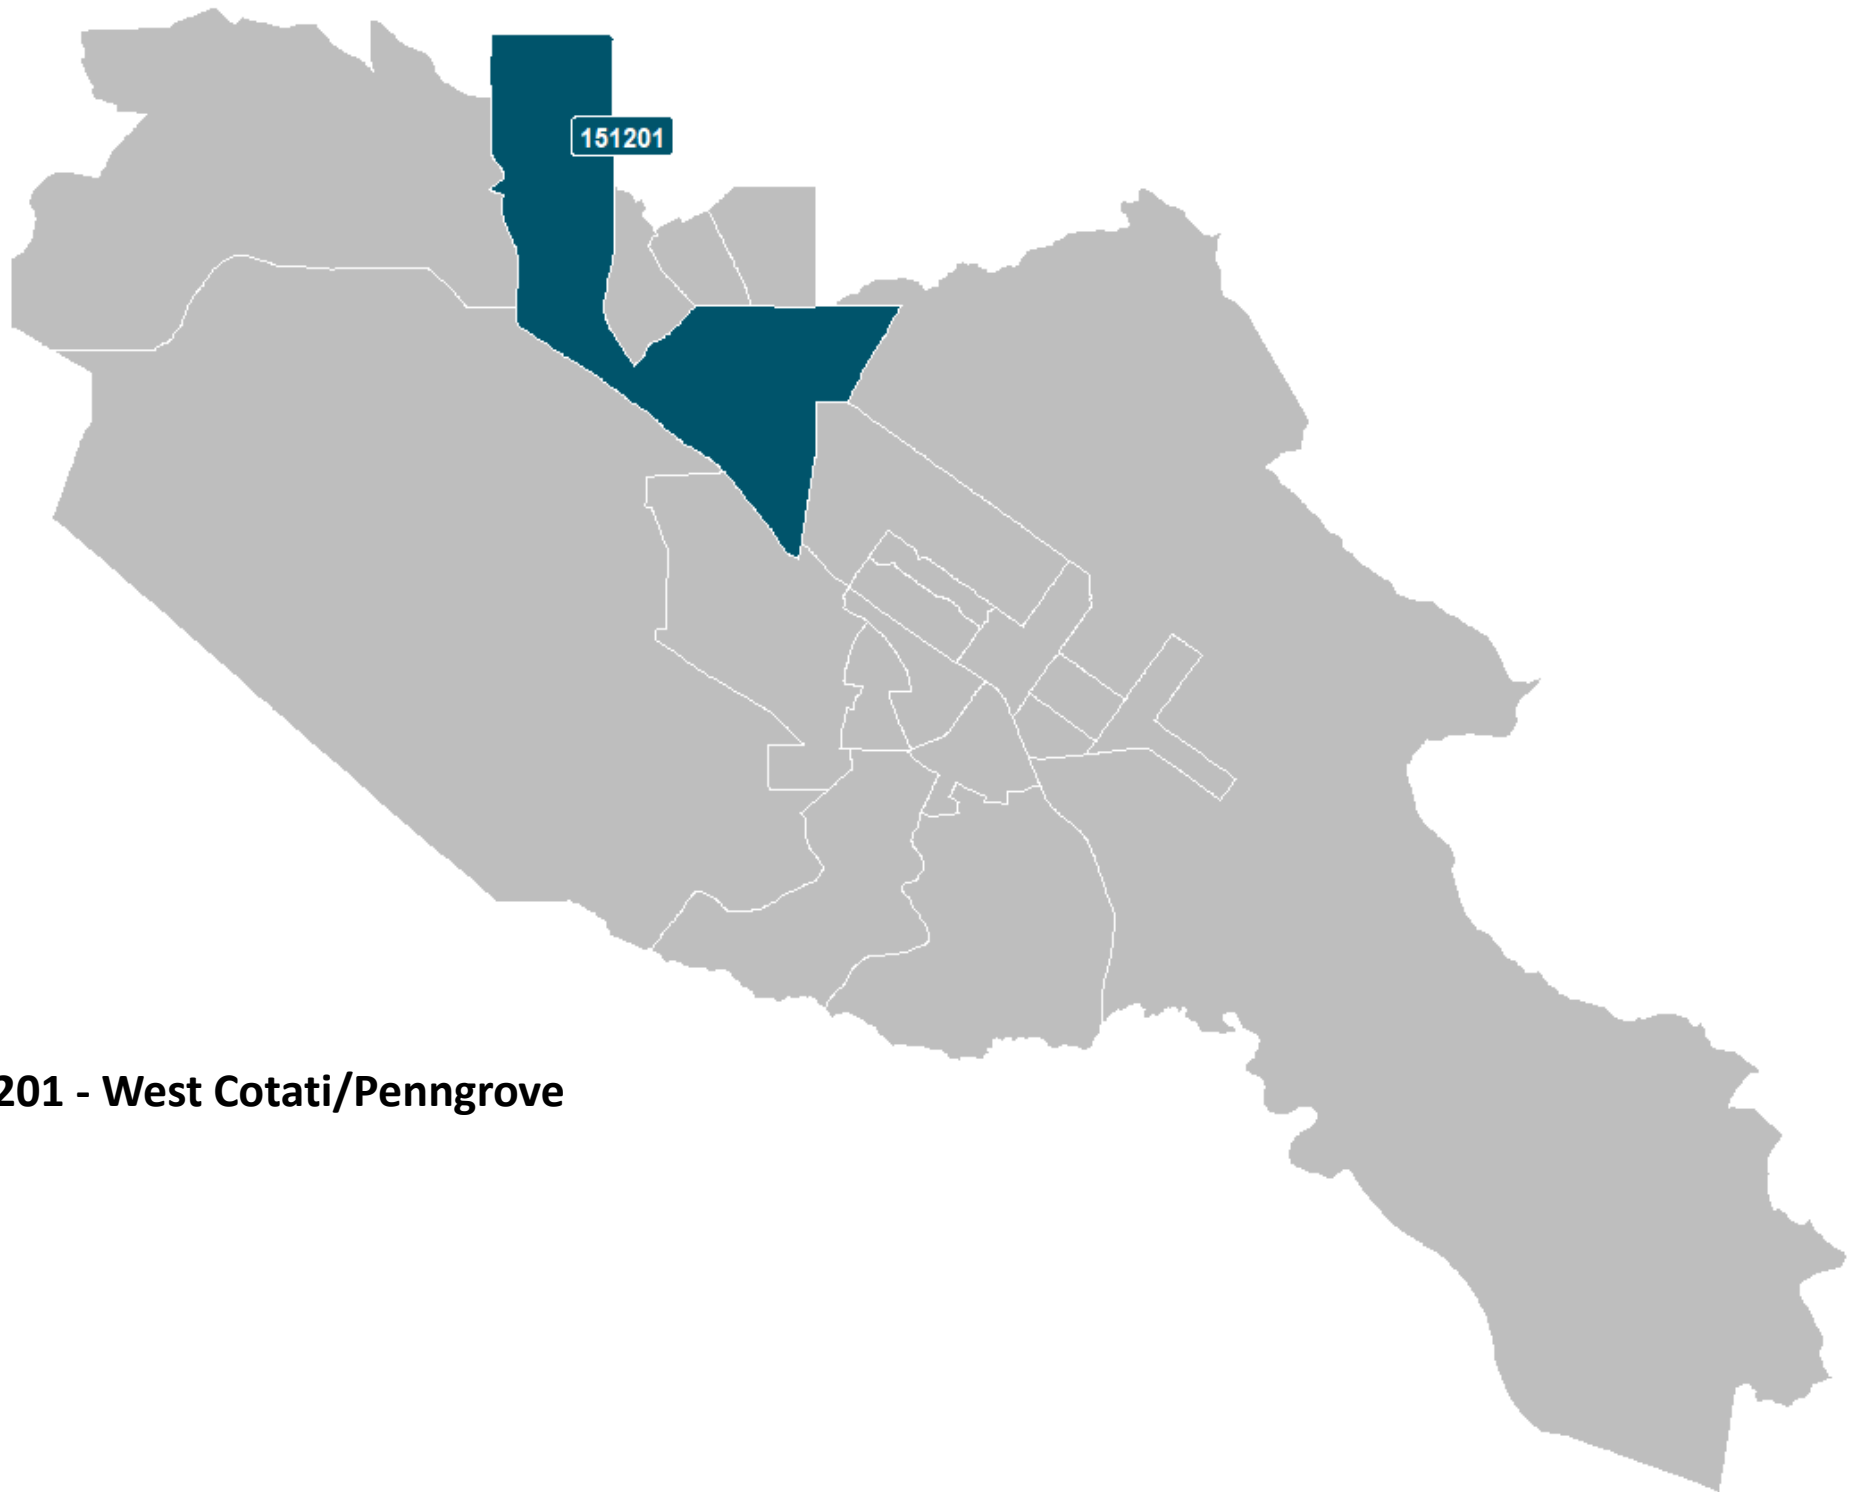

Supervisory District 1:

150305 - Fetters Springs/Agua Caliente West

Supervisorial District 2:

151201 - West Cotati/Penngrove

Supervisorial District 3:

- 151301 - Rohnert Park A Section
- 151305 - Downtown Rohnert Park
- 151306 - Central Rohnert Park
- 151308 - Rohnert Park D/E/S Section
- 151310 - Rohnert Park B/C/R Section
- 151401 - Kawana Springs
- 151402 - Taylor Mountain
- 151900 - Burbank Gardens
- 152000 - Downtown Santa Rosa
- 152100 - West Junior College
- 152201 - Northern Junior College Neighborhood
- 152203 - Southern Junior College Neighborhood
- 152802 - Bicentennial Park
- 153001 - Coddington
- 153002 - West End

Supervisorial District 4:

- 153808 - Central Windsor**
- 153902 - Central Healdsburg**
- 154201 - East Cloverdale**
- 152903 - Comstock**

Supervisorial District 5:

- 153003 - Railroad Square**
- 153102 - Sheppard**
- 153103 - Roseland Creek**
- 153104 - Roseland**
- 153200 - Bellevue**
- 153300 - Wright**
- 153703 - Monte Rio**
- 153705 - Forestville/Rio Nido**