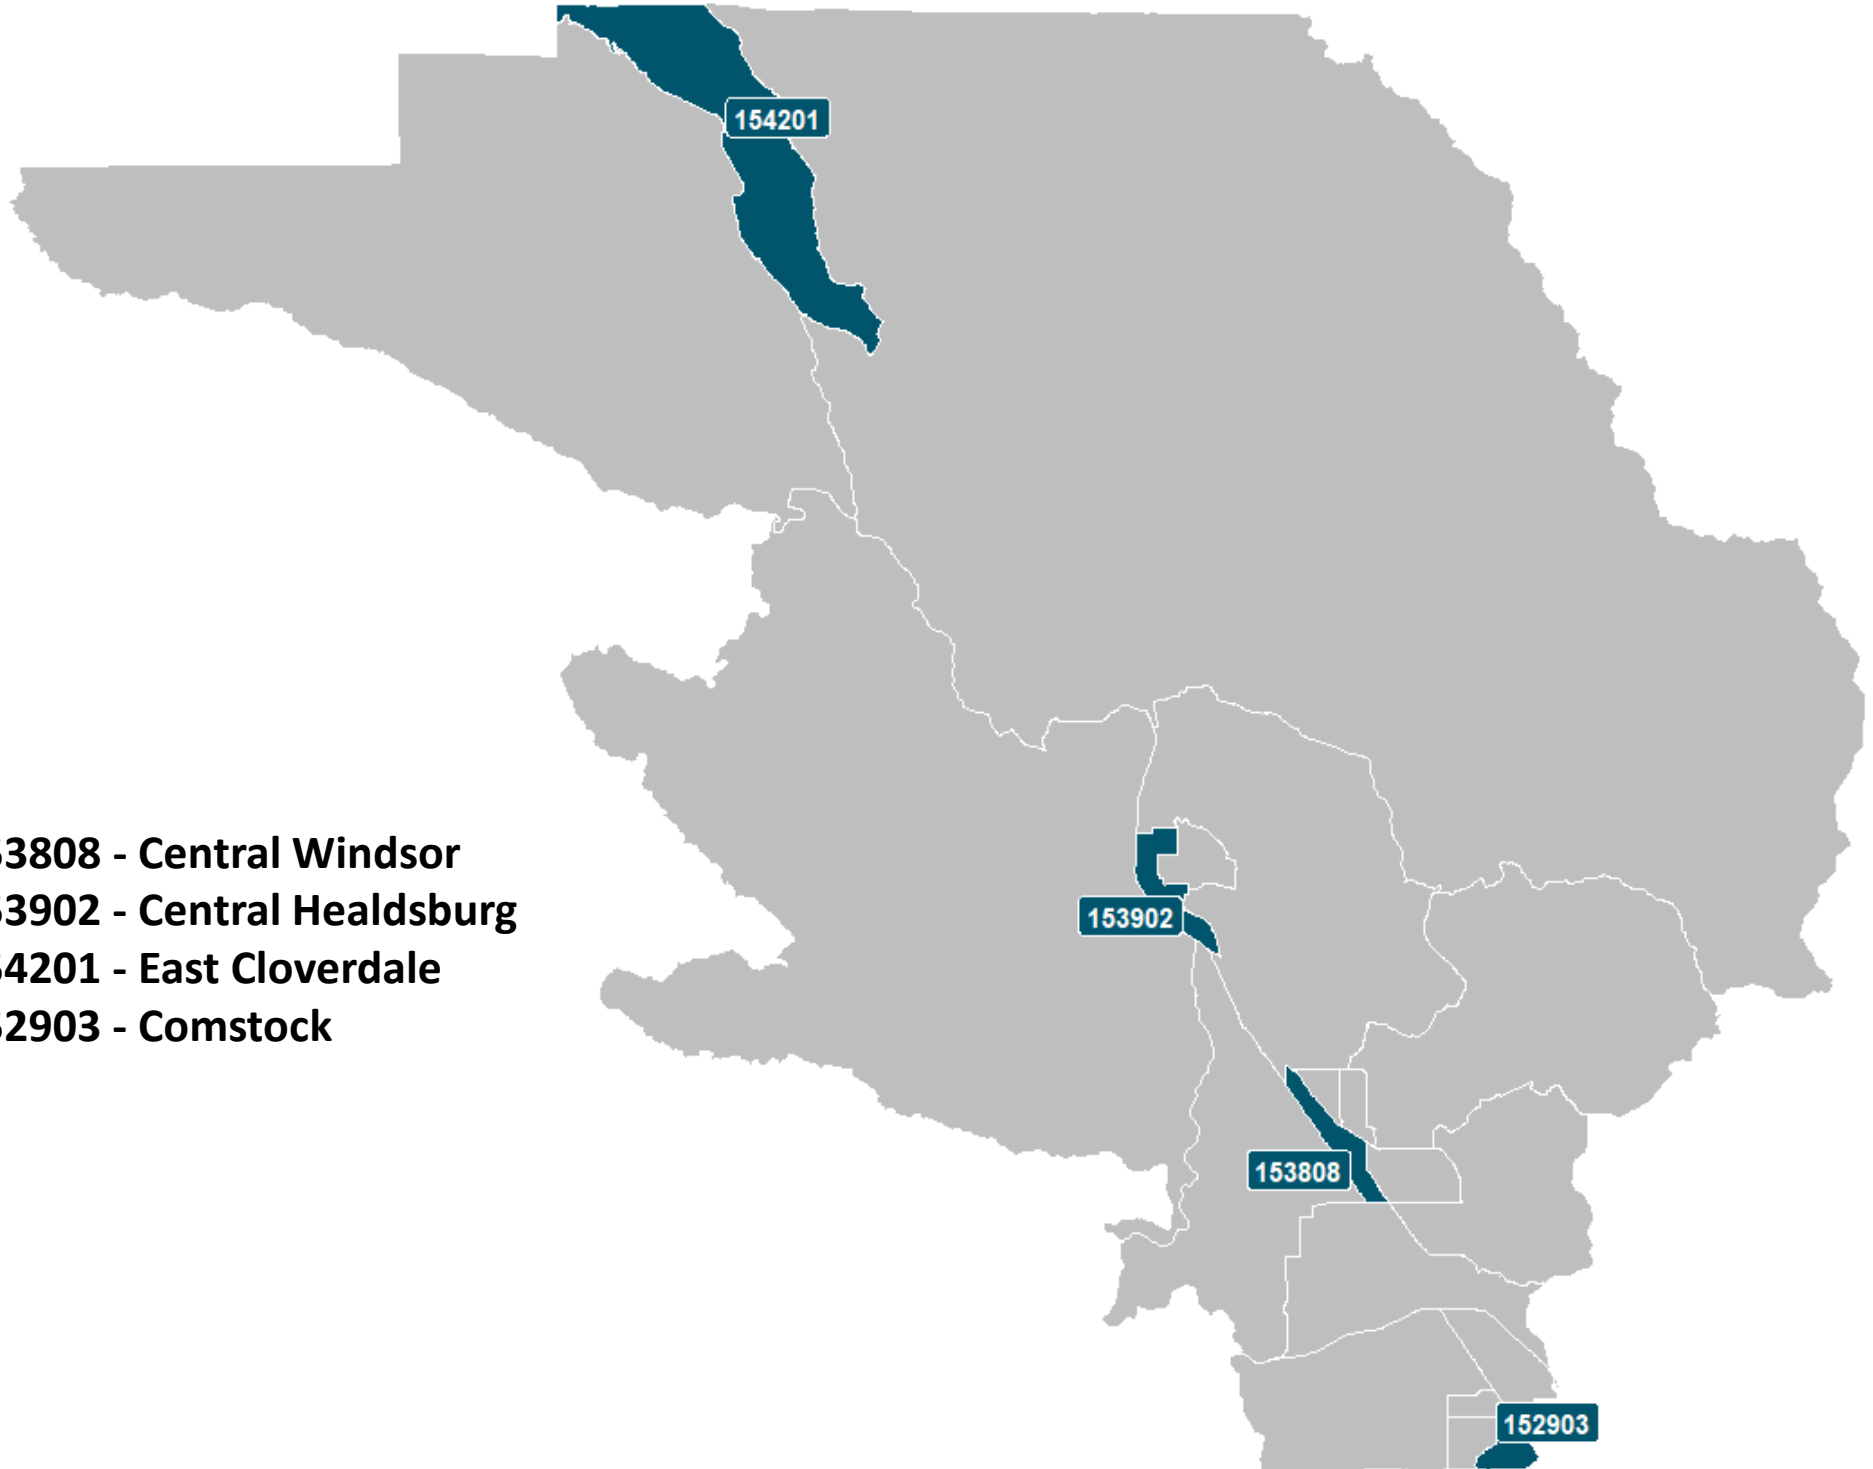

Supervisory District 1:

150305 - Fetters Springs/Agua Caliente West

Supervisorial District 2:

151201 - West Cotati/Penngrove

Supervisorial District 3:

- 151301 - Rohnert Park A Section
- 151305 - Downtown Rohnert Park
- 151306 - Central Rohnert Park
- 151308 - Rohnert Park D/E/S Section
- 151310 - Rohnert Park B/C/R Section
- 151401 - Kawana Springs
- 151402 - Taylor Mountain
- 151900 - Burbank Gardens
- 152000 - Downtown Santa Rosa
- 152100 - West Junior College
- 152201 - Northern Junior College Neighborhood
- 152203 - Southern Junior College Neighborhood
- 152802 - Bicentennial Park
- 153001 - Coddington
- 153002 - West End

Supervisorial District 4:

- 153808 - Central Windsor**
- 153902 - Central Healdsburg**
- 154201 - East Cloverdale**
- 152903 - Comstock**

Supervisorial District 5:

- 153003 - Railroad Square**
- 153102 - Sheppard**
- 153103 - Roseland Creek**
- 153104 - Roseland**
- 153200 - Bellevue**
- 153300 - Wright**
- 153703 - Monte Rio**
- 153705 - Forestville/Rio Nido**