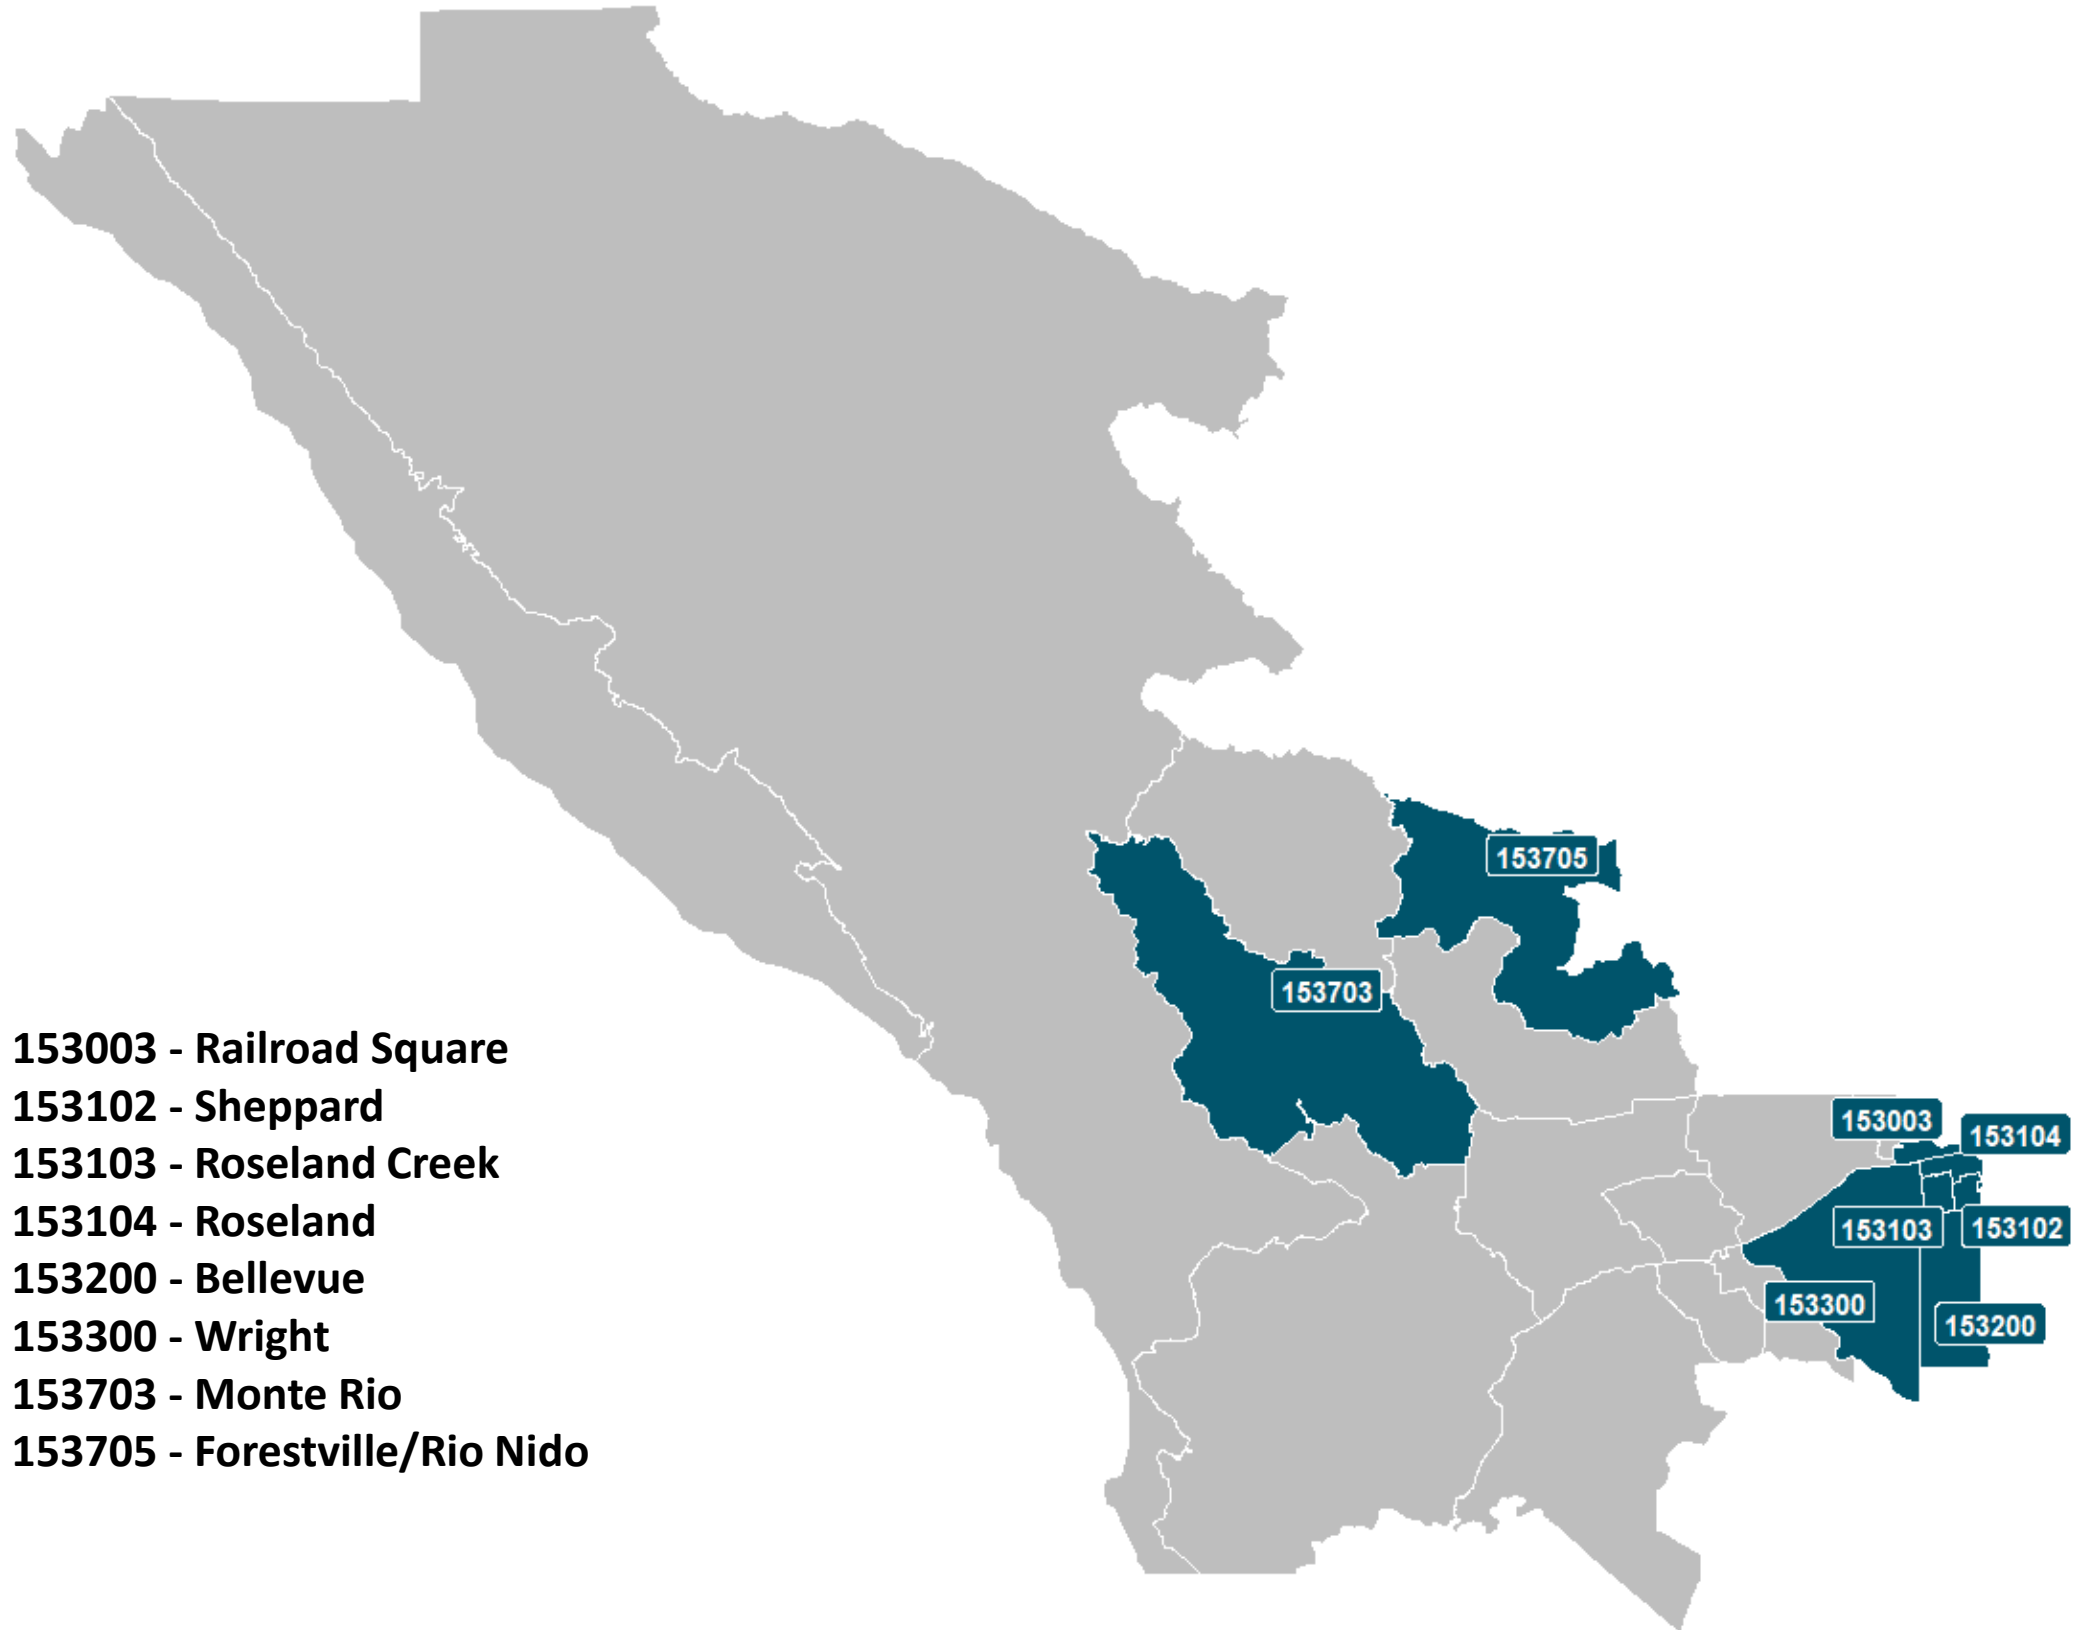

Supervisory District 1:

150305 - Fetters Springs/Agua Caliente West

Supervisorial District 2:

151201 - West Cotati/Penngrove

Supervisorial District 3:

- 151301 - Rohnert Park A Section
- 151305 - Downtown Rohnert Park
- 151306 - Central Rohnert Park
- 151308 - Rohnert Park D/E/S Section
- 151310 - Rohnert Park B/C/R Section
- 151401 - Kawana Springs
- 151402 - Taylor Mountain
- 151900 - Burbank Gardens
- 152000 - Downtown Santa Rosa
- 152100 - West Junior College
- 152201 - Northern Junior College Neighborhood
- 152203 - Southern Junior College Neighborhood
- 152802 - Bicentennial Park
- 153001 - Coddington
- 153002 - West End

Supervisorial District 4:

- 153808 - Central Windsor**
- 153902 - Central Healdsburg**
- 154201 - East Cloverdale**
- 152903 - Comstock**

Supervisorial District 5:

- 153003 - Railroad Square**
- 153102 - Sheppard**
- 153103 - Roseland Creek**
- 153104 - Roseland**
- 153200 - Bellevue**
- 153300 - Wright**
- 153703 - Monte Rio**
- 153705 - Forestville/Rio Nido**